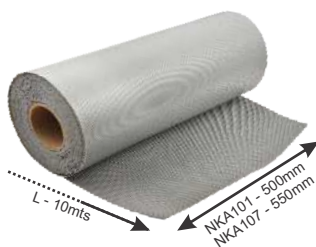

## NKA101/107 - Anti Skid Mat

- High quality PVC draw mat to prevent stains and contents of the drawer from shaking
- Available in Grey Color for 500mm drawers

Size(mm)	Colour
500 X10mt	Silver Grey
550 X10mt	