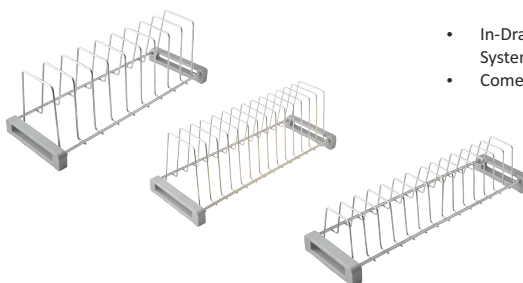

NKA111/112/113 - Inbox Organiser Big Plate - Small Plate - Cup & Saucer

- In-Draw organiser for Plates to be used with Nimmi Drawer Systems
- Comes with integrated handle made from ABS

Cabinet Size(mm)	Colour
160X440X130	CP
160X440X130	
128X440X75	

NKA701 - 12L PVC Bin for 400mm Cabinet

- Door mounted PVC bin which can be installed under the sink cabinet
- 12L capacity

Cabinet Size(mm)	ICW	Colour
400	364	White

NKA702 - 14L Steel Bin for 400mm Cabinet

- Door mounted Stainless Steel bin which can be installed under the sink cabinet
- 14L capacity

Cabinet Size(mm)	ICW	Colour
400	364	SS + Black