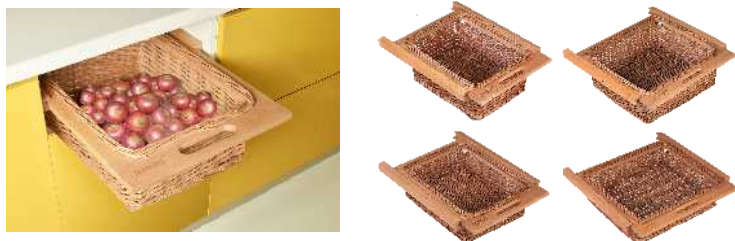

## NKA861 - Counter Top Plate Holder

- Over the counter organiser cum drip tray for plates, knives and cutlery
- Made from food grade plastic finished in brown colour

## NKA201/202/203/204 - Wicker Basket

- Hand woven wicker basket used to store vegetables
- Comes with integrated handle

Code	Product Size(mm)	ICW	Colour
NKA201	185 X 450	414	Beech wood
NKA202	185 X 600	564	
NKA203	135 X 450	414	
NKA204	135 X 600	564	