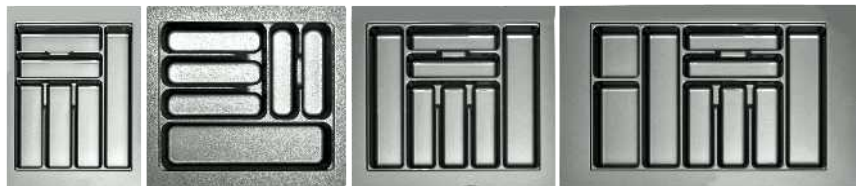

NKA801/802/803/804 - ABS Cutlery Tray

- Made from High Quality scratch resistant ABS material
- Can be cut to suit varying cabinet widths

Code	Cabinet Size(mm)	Tray Width	Colour
NKA801	450	385	Grey
NKA804	500	430	
NKA802	600	530	
NKA803	900	830