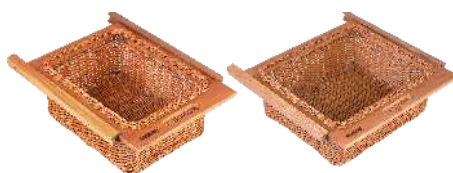

- Hand woven Wicker PE Basket used to store vegetables
- Comes with integrated handle

Code	Product Size(mm)	ICW	Colour
NKA211	185 X 450	414	Beech wood
NKA212	185 X 600	564