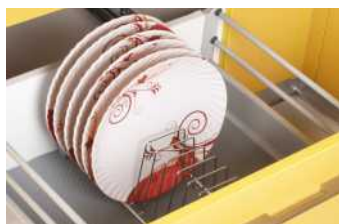

NKA111/112/113 - Inbox Organiser Big Plate - Small Plate - Cup & Saucer

- In-Draw organiser for Plates to be used with Nimmi Drawer Systems
- Comes with integrated handle made from ABS

Cabinet Size(mm)	Colour
160X440X130	CP
160X440X130	
128X440X75