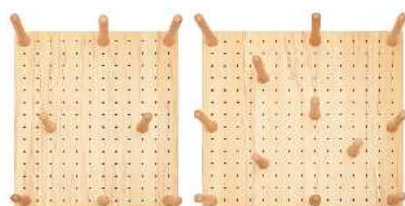

## NKA821/22/23 - Modular Cutlery System

- Draw organiser which can be laid out to suit the customers requirement
- Can be adjusted to suit varying cabinet widths
- Depth can be adjusted by cutting

Insert Width(mm)	Colour
100	Black
150	
200	

## NKA842/843 - OpenAdjust Organiser

- Draw Organiser equipped with solid beech dowels to give your kitchen a natural look
- Comes with 8 dowels for 600mm and 12 dowels for 900mm

Cabinet Size(mm)	Product Width	Colour
600	475	Beech wood
900	780	Beech wood