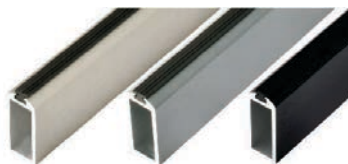

NWF365 - Pullout Fitting for Wardrobe Adjustable 800 - 1100mm

Size (mm)	Finish
800-1100	BR

NWF370 - Laundry Basket

Cabinet Size (mm)	Finish
450	WH

NWHP001 - Rectangular Hanger Profile for Wardrobes

Length (mm)	Finish
3000	SS GY BK

NWHP002 - Square Hanger Profile for Wardrobes

Length (mm)	Finish
3000	BR

NWHP003 - Round Hanger Profile for Wardrobes

Length (mm)	Finish
3000	BR

NWHP004 - Oval Hanger Profile with Strip for Wardrobes

Length (mm)	Finish
3000	SS