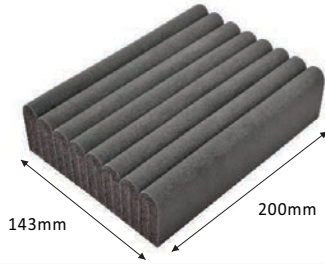

NIMMI 

WARDROBE ACCESSORIES

NIMMI APP

Features

- 2 meter strips which can be cut into any size
- Various connectors can be used to customize as per customers requirement
- Comes with matching mats

NWA001/101/201 - Partition Section - 2000mm

Size(mm)	Colour
2000	Velvet Grey Grey White

NWA002/102/202 - Two Side Connector

Side	Colour
2 Side	Velvet Grey Grey White

NWA003/103/203 - Three Side Connector

Side	Colour
3 Side	Velvet Grey Grey White

NWA004/104/204 - Four Side Connector

Side	Colour
4 Side	Velvet Grey Grey White

NWA105 - Velvet Self Adhesive Base

Size	Colour
1 Meter	Velvet Grey

NWA106 - Velvet Ring Organiser

Size(mm)	Colour
143X200	Velvet Grey

NWA107 - Velvet Watch Organiser

Colour
Leather Brown

NWA375BR - General Purpose Two Part Tray

Colour
Leather Brown

NWA376BR - General Purpose Tray

Colour
Leather Brown

NWA377BR - Organiser

Size	Colour
124X400X100	Leather Brown
177X400X100	
270X400X100	