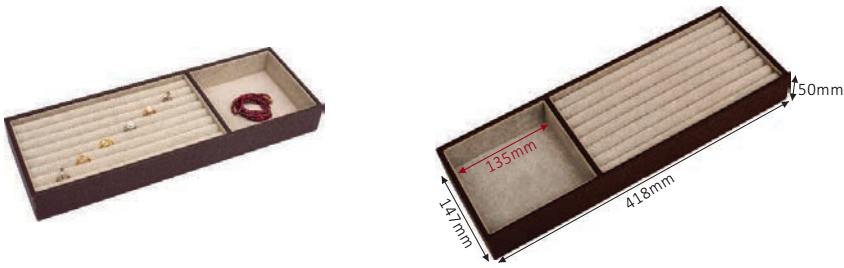

NIMMI 

WARDROBE ACCESSORIES

NIMMI APP

Features

- 2 meter strips which can be cut into any size
- Various connectors can be used to customize as per customers requirement
- Comes with matching mats

NWA001/101/201 - Partition Section - 2000mm

Side	Colour
4 Side	Velvet Grey Grey White

NWA105 - Velvet Self Adhesive Base

Size	Colour
1 Meter	Velvet Grey

NWA106 - Velvet Ring Organiser

Size(mm)	Colour
143X200	Velvet Grey

NWA107 - Velvet Watch Organiser

Colour
Velvet Grey

NWA371BR - Men's Watch Tray

Colour
Leather Brown

NWA372BR - Women's Watch Tray

Colour
Leather Brown

NWA373BR - Cuffling and Ring Tray

Colour
Leather Brown

NWA374BR - Earing Tray

Colour
Leather Brown

NWA375BR - General Purpose Two Part Tray

Colour
Leather Brown

NWA376BR - General Purpose Tray

Colour
Leather Brown

NWA377BR - Organiser

Size	Colour
124X400X100	Leather Brown
177X400X100	
270X400X100	