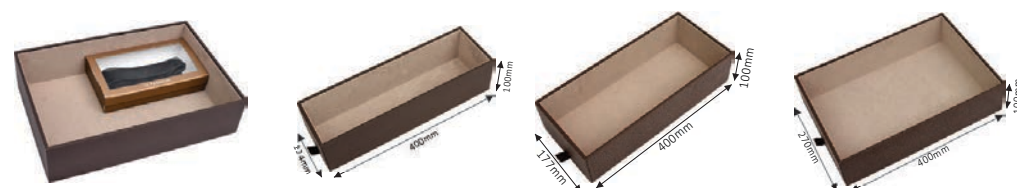

Colour
Leather Brown

NWA375BR - General Purpose Two Part Tray

Colour
Leather Brown

NWA376BR - General Purpose Tray

Colour
Leather Brown

NWA377BR - Organiser

Size	Colour
124X400X100	Leather Brown
177X400X100	
270X400X100	

NWA380BR - Self Adhesive Drawer Bottom Cabinet

Size	Colour
510X420	Leather Brown
710X420	
810X420	