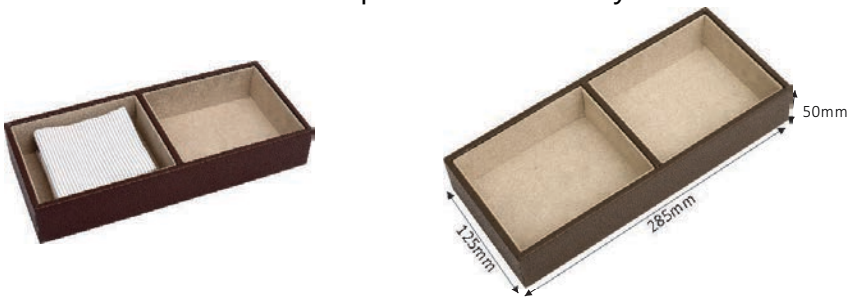

NIMMI 

WARDROBE ACCESSORIES

NIMMI APP

Features

- 2 meter strips which can be cut into any size
- Various connectors can be used to customize as per customers requirement
- Comes with matching mats

NWA001/101/201 - Partition Section - 2000mm

Side	Colour
4 Side	Velvet Grey Grey White

NWA105 - Velvet Self Adhesive Base

Size	Colour
1 Meter	Velvet Grey

NWA106 - Velvet Ring Organiser

Size(mm)	Colour
143X200	Velvet Grey

NWA107 - Velvet Watch Organiser

Colour
Leather Brown

NWA375BR - General Purpose Two Part Tray

Colour
Leather Brown

NWA376BR - General Purpose Tray

Colour
Leather Brown

NWA377BR - Organiser

Size	Colour
124X400X100	Leather Brown
177X400X100	
270X400X100	