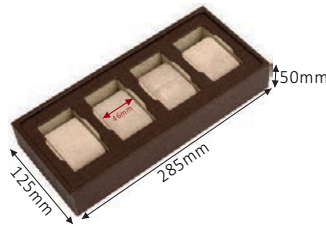

Size(mm)	Colour
2000	Velvet Grey Grey White

NWA002/102/202 - Two Side Connector

Side	Colour
2 Side	Velvet Grey Grey White

NWA003/103/203 - Three Side Connector

Side	Colour
3 Side	Velvet Grey Grey White

NWA004/104/204 - Four Side Connector

Side	Colour
4 Side	Velvet Grey Grey White

NWA105 - Velvet Self Adhesive Base

Size	Colour
1 Meter	Velvet Grey

NWA106 - Velvet Ring Organiser

Size(mm)	Colour
143X200	Velvet Grey

NWA107 - Velvet Watch Organiser

Colour
Velvet Grey

NWA371BR - Men's Watch Tray

Colour
Leather Brown

NWA372BR - Women's Watch Tray

Colour
Leather Brown

NWA373BR - Cuffling and Ring Tray

Colour
Leather Brown

NWA374BR - Earing Tray

Colour
Leather Brown

NWA375BR - General Purpose Two Part Tray

Colour
Leather Brown

NWA376BR - General Purpose Tray

Colour
Leather Brown

NWA377BR - Organiser

Size	Colour
124X400X100	Leather Brown
177X400X100	
270X400X100	