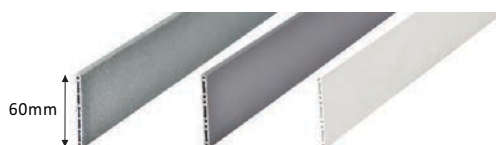

NIMMI 

WARDROBE ACCESSORIES

NIMMI APP

Features

- 2 meter strips which can be cut into any size
- Various connectors can be used to customize as per customers requirement
- Comes with matching mats

NWA001/101/201 - Partition Section - 2000mm

Size(mm)	Colour
2000	Velvet Grey Grey White

NWA002/102/202 - Two Side Connector

Side	Colour
2 Side	Velvet Grey Grey White

NWA003/103/203 - Three Side Connector

Side	Colour
3 Side	Velvet Grey Grey White

NWA004/104/204 - Four Side Connector

Side	Colour
4 Side	Velvet Grey Grey White

NWA105 - Velvet Self Adhesive Base

Size	Colour
1 Meter	Velvet Grey

NWA106 - Velvet Ring Organiser

Size(mm)	Colour
143X200	Velvet Grey

NWA107 - Velvet Watch Organiser