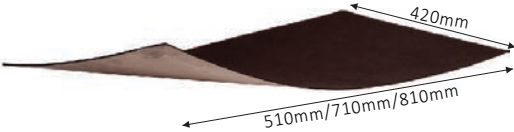

NWA380BR - Self Adhesive Drawer Bottom Cabinet

Size	Colour
510X420	Leather Brown
710X420	
810X420