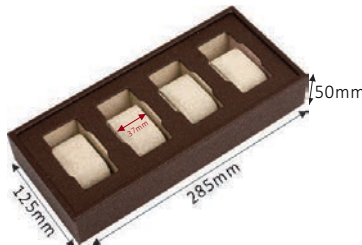

NWA372BR - Women's Watch Tray