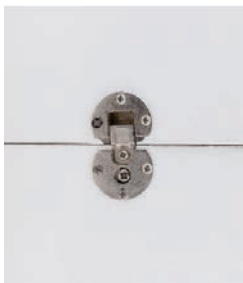

NCA006 - Concealed Push to Open Fitting With Magnet

NCA007 - Cabinet Support Bracket PVC

NCA010 - Plastic Clip Connector for Hanging Panels

NCA011 - Adjustable Leg for Wardrobes

NCA012 - 100mm Adjustable ABS Leg for Small Cabinets

NCA013 - Housing for NCA001 Damper

NCA013

NCA001

NCA014 - 5MM Shelf Support PVC

NCA015 - Shelf Support Downstay Fitting (Left & Right)

NCA016 - Shelf Support Downstay Fitting Hinge

NCA017 - Hidden Shelf Support Wall Hanging

NCA018 - Adjustable Glass Shelf Support

NCA019 - Glass Corner Holder ABS

NCA020 - Glass Straight Holder ABS

NHBNI - Hanging Bracket Nickel Plated