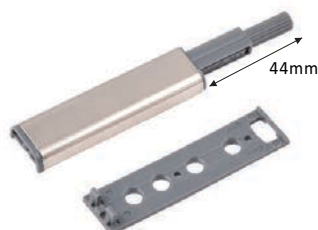

# CABINET ACCESSORIES

**NIMMI APP**

NCA001 - Concealed Damper for Cabinets

NCA002 - Mini Shelf Support for Cabinets

NCA003 - Economy Wall Unit Hanger

NCA004 - Concealed Wall Unit Hanger

NCA005 - Push to Open Fitting With Magnet

NCA006 - Concealed Push to Open Fitting With Magnet

NCA007 - Cabinet Support Bracket PVC

NCA010 - Plastic Clip Connector for Hanging Panels

NCA011 - Adjustable Leg for Wardrobes

NCA012 - 100mm Adjustable ABS Leg for Small Cabinets