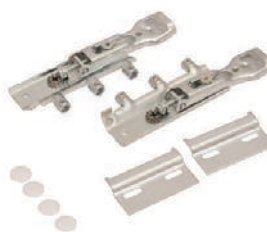

# CABINET ACCESSORIES

**NIMMI APP**

NCA001 - Concealed Damper for Cabinets

NCA002 - Mini Shelf Support for Cabinets

NCA003 - Economy Wall Unit Hanger

NCA004 - Concealed Wall Unit Hanger

NCA005 - Push to Open Fitting With Magnet

NCA006 - Concealed Push to Open Fitting With Magnet

NCA007 - Cabinet Support Bracket PVC

NCA010 - Plastic Clip Connector for Hanging Panels

NCA011 - Adjustable Leg for Wardrobes

NCA012 - 100mm Adjustable ABS Leg for Small Cabinets

NCA013 - Housing for NCA001 Damper

NCA013

NCA001

NCA014 - 5MM Shelf Support PVC

NCA015 - Shelf Support Downstay Fitting (Left & Right)

NCA016 - Shelf Support Downstay Fitting Hinge

NCA017 - Hidden Shelf Support Wall Hanging