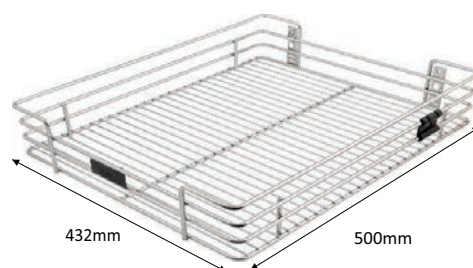

NIMMI 

WIRE
BASKET

NIMMI APP

Features

- 28 Wire Base Mesh
- Accurate 3mm and 6mm wires
- 10 Years Rust free Guarantee
- 4 Screw door panel adjustment
- Basket width comes in exact inch size
- Adjustable ABS bracket for draw slide installation
- Basket diagonals are perpendicular ensuring a well aligned door panel

NWB154/156/158

Code	Size(mm)
NWB154	381X500X100 (15X4)
NWB156	381X500X150 (15X6)
NWB158	381X 500X200 (15X8)

NWB174/176/178

Code	Size(mm)
NWB174	432X500X100 (17X4)
NWB176	432X500X150 (17X6)
NWB178	432X500X200 (17X8)

NWB194/196/198

Code	Size(mm)
NWB194	483X500X100 (19X4)
NWB196	483X500X150 (19X6)
NWB198	483X500X200 (19X8)

NWB214/216/218

Code	Size(mm)
NWB214	534X500X100(21X4)
NWB216	534X500X150(21X6)
NWB218	534X500X200(21X8)

NWB244/246/248

Code	Size(mm)
NWB244	610X500X100 (24X4)
NWB246	610X500X150 (24X6)
NWB248	610X500X200 (24X8)

NWB334/336/338

Code	Size(mm)
NWB334	839X500X100 (33X4)
NWB336	839X500X150 (33X6)
NWB338	839X500X200 (33X8)