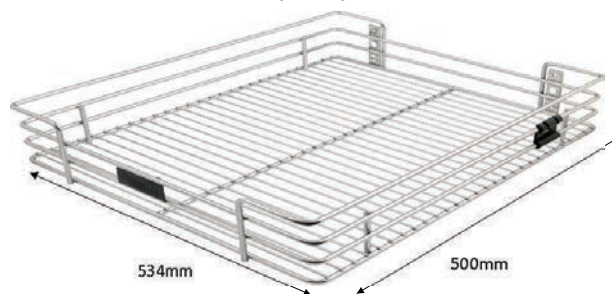

NIMMI 

WIRE
BASKET

NIMMI APP

Features

- 28 Wire Base Mesh
- Accurate 3mm and 6mm wires
- 10 Years Rust free Guarantee
- 4 Screw door panel adjustment
- Basket width comes in exact inch size
- Adjustable ABS bracket for draw slide installation
- Basket diagonals are perpendicular ensuring a well aligned door panel

NWB154/156/158

Code	Size(mm)
NWB154	381X500X100 (15X4)
NWB156	381X500X150 (15X6)
NWB158	381X 500X200 (15X8)

NWB174/176/178

Code	Size(mm)
NWB174	432X500X100 (17X4)
NWB176	432X500X150 (17X6)
NWB178	432X500X200 (17X8)

NWB194/196/198

Code	Size(mm)
NWB194	483X500X100 (19X4)
NWB196	483X500X150 (19X6)
NWB198	483X500X200 (19X8)

NWB214/216/218

Code	Size(mm)
NWB214	534X500X100(21X4)
NWB216	534X500X150(21X6)
NWB218	534X500X200(21X8)

NWB244/246/248

Code	Size(mm)
NWB244	610X500X100 (24X4)
NWB246	610X500X150 (24X6)
NWB248	610X500X200 (24X8)

NWB334/336/338

Code	Size(mm)
NWB334	839X500X100 (33X4)
NWB336	839X500X150 (33X6)
NWB338	839X500X200 (33X8)