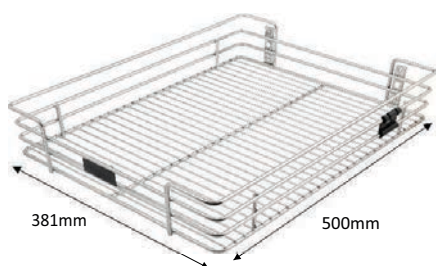

NIMMI 

WIRE
BASKET

NIMMI APP

Features

- 28 Wire Base Mesh
- Accurate 3mm and 6mm wires
- 10 Years Rust free Guarantee
- 4 Screw door panel adjustment
- Basket width comes in exact inch size
- Adjustable ABS bracket for draw slide installation
- Basket diagonals are perpendicular ensuring a well aligned door panel

NWB154/156/158

Code	Size(mm)
NWB154	381X500X100 (15X4)
NWB156	381X500X150 (15X6)
NWB158	381X 500X200 (15X8)

NWB174/176/178

Code	Size(mm)
NWB174	432X500X100 (17X4)
NWB176	432X500X150 (17X6)
NWB178	432X500X200 (17X8)

NWB194/196/198

Code	Size(mm)
NWB194	483X500X100 (19X4)
NWB196	483X500X150 (19X6)
NWB198	483X500X200 (19X8)

NWB214/216/218

Code	Size(mm)
NWB214	534X500X100(21X4)
NWB216	534X500X150(21X6)
NWB218	534X500X200(21X8)

NWB244/246/248

Code	Size(mm)
NWB244	610X500X100 (24X4)
NWB246	610X500X150 (24X6)
NWB248	610X500X200 (24X8)

NWB334/336/338

Code	Size(mm)
NWB334	839X500X100 (33X4)
NWB336	839X500X150 (33X6)
NWB338	839X500X200 (33X8)