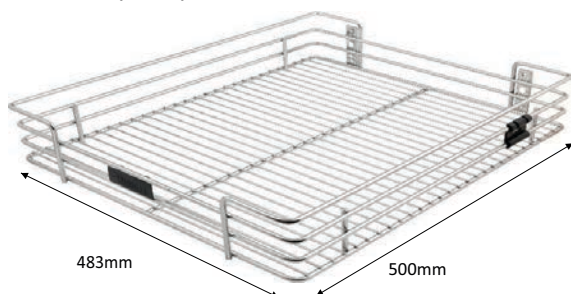

NIMMI 

WIRE
BASKET

NIMMI APP

Features

- 28 Wire Base Mesh
- Accurate 3mm and 6mm wires
- 10 Years Rust free Guarantee
- 4 Screw door panel adjustment
- Basket width comes in exact inch size
- Adjustable ABS bracket for draw slide installation
- Basket diagonals are perpendicular ensuring a well aligned door panel

NWB154/156/158

Code	Size(mm)
NWB154	381X500X100 (15X4)
NWB156	381X500X150 (15X6)
NWB158	381X 500X200 (15X8)

NWB174/176/178

Code	Size(mm)
NWB174	432X500X100 (17X4)
NWB176	432X500X150 (17X6)
NWB178	432X500X200 (17X8)

NWB194/196/198

Code	Size(mm)
NWB194	483X500X100 (19X4)
NWB196	483X500X150 (19X6)
NWB198	483X500X200 (19X8)

NWB214/216/218

Code	Size(mm)
NWB214	534X500X100(21X4)
NWB216	534X500X150(21X6)
NWB218	534X500X200(21X8)

NWB244/246/248

Code	Size(mm)
NWB244	610X500X100 (24X4)
NWB246	610X500X150 (24X6)
NWB248	610X500X200 (24X8)

NWB334/336/338

Code	Size(mm)
NWB334	839X500X100 (33X4)
NWB336	839X500X150 (33X6)
NWB338	839X500X200 (33X8)